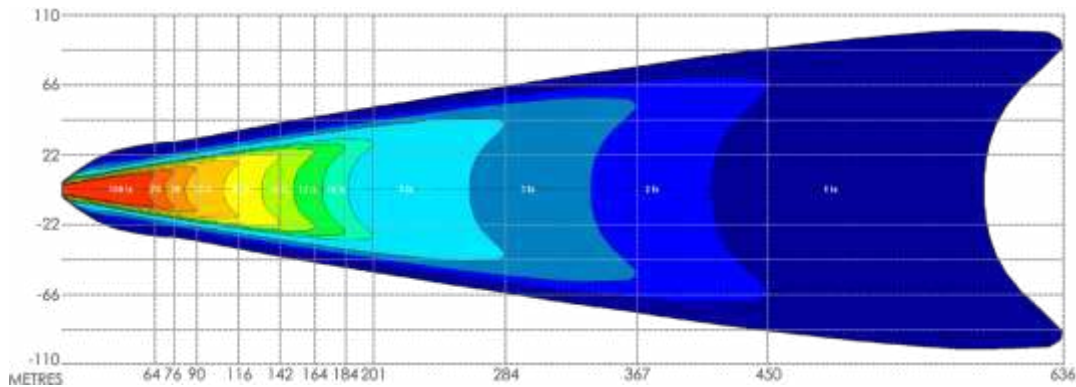

Pair of spot beam

Pair of spot & flood beam

Pair of flood beam

Pair of Lights			
	Spot	Spot + Flood	Flood
Max distance @ 1 lux	1342m	1035m	636m
Max Width @ 1 lux	74m	147m	200m

NATA ACTUAL PHOTOMETRIC TEST DATA
PERFORMED BY NATA
ACCREDITED LABORATORY
IN AUSTRALIA