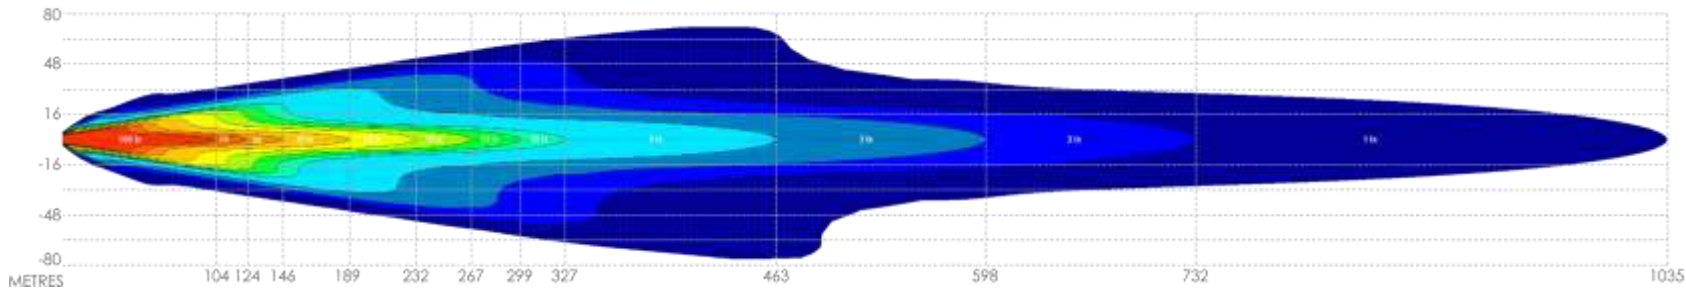

Pair of spot beam

Pair of spot & flood beam

Pair of flood beam

Pair of Lights			
	Spot	Spot + Flood	Flood
Max distance @ 1 lux	1342m	1035m	636m
Max Width @ 1 lux	74m	147m	200m

NATA ACTUAL PHOTOMETRIC TEST DATA
PERFORMED BY NATA
ACCREDITED LABORATORY
IN AUSTRALIA