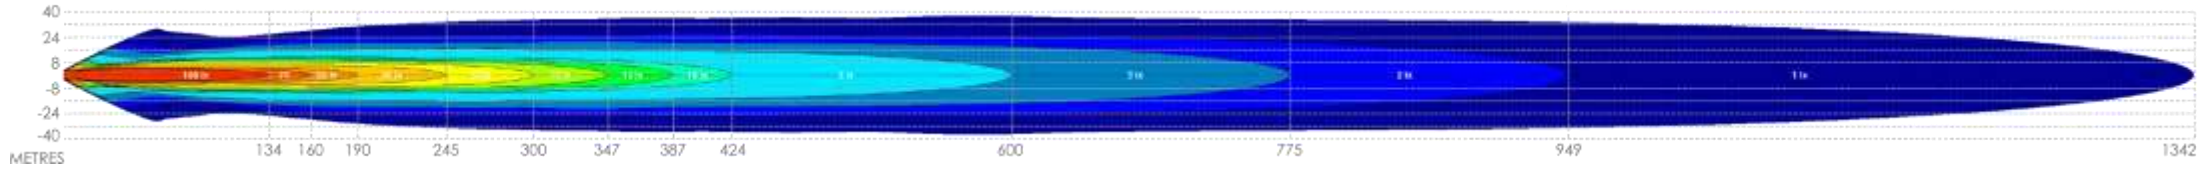

Pair of spot beam

Pair of spot & flood beam

Pair of flood beam

Pair of Lights			
	Spot	Spot + Flood	Flood
Max distance @ 1 lux	1342m	1035m	636m
Max Width @ 1 lux	74m	147m	200m

NATA ACTUAL PHOTOMETRIC TEST DATA
PERFORMED BY NATA
ACCREDITED LABORATORY
IN AUSTRALIA