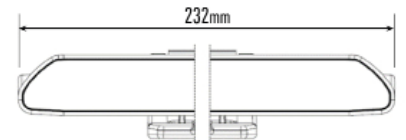

TECHNICAL SPECIFICATIONS

E-MARK REF	17.5
VOLTAGE RANGE	9V - 32V
RAW LUMENS	4050
BEAM PATTERN	Wide
BEAM DISTANCE (0.25LX)	563m
# HIGH POWER LEDS	6
POWER CONSUMPTION	42 Watts
CURRENT DRAW†	2.9 Amps
LED LIFE	50,000 Hrs*
WEIGHT	495g

* LED Manufacturers Specifications †At 14.4 Volts

MOUNTING OPTIONS:

(Centre Mount kit sold separately)

(Anti-theft fasteners included)

LAZER LAMPS LTD

Units 1+2, Harlow Mill Business Centre, Riverway, Harlow, Essex. CM20 2FD. UK