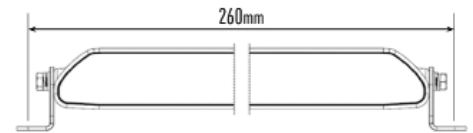

TECHNICAL SPECIFICATIONS

E-MARK REF	17.5
VOLTAGE RANGE	9V - 32V
RAW LUMENS	4050
BEAM PATTERN	Wide
BEAM DISTANCE (0.25LX)	563m
# HIGH POWER LEDS	6
POWER CONSUMPTION	42 Watts
CURRENT DRAW†	2.9 Amps
LED LIFE	50,000 Hrs*
WEIGHT	495g

* LED Manufacturers Specifications †At 14.4 Volts

MOUNTING OPTIONS:

(Centre Mount kit sold separately)

(Anti-theft fasteners included)

LAZER LAMPS LTD

Units 1+2, Harlow Mill Business Centre, Riverway, Harlow, Essex. CM20 2FD. UK