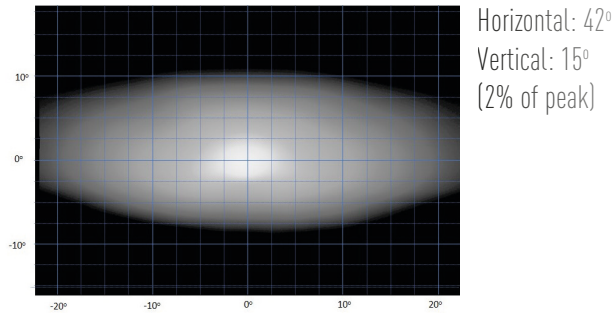

LAZER

HIGH PERFORMANCE LIGHTING

LINEAR-6 ELITE

Quite simply the ultimate in low profile auxiliary LED lighting, providing unrivalled levels of light output, optimised for everyday road use, where either space is a limiting factor in regards any installation, or the preference is for a sleek, aerodynamic solution to get noticed more at night than during the day. The Linear-6 Elite utilises a combination of highly efficient 3W LEDs, the same as used in our 2018 WRC lighting solutions, which together deliver 4,050 lumens, and 1 lux to over 280m.

TECHNICAL SPECIFICATIONS

E-MARK REF	17.5
VOLTAGE RANGE	9V - 32V
RAW LUMENS	4050
BEAM PATTERN	Wide
BEAM DISTANCE (0.25LX)	563m
# HIGH POWER LEDS	6
POWER CONSUMPTION	42 Watts
CURRENT DRAW†	2.9 Amps
LED LIFE	50,000 Hrs*
WEIGHT	495g