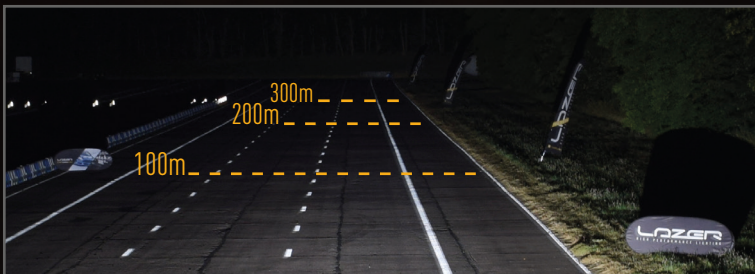

LAZER

HIGH PERFORMANCE LIGHTING

LINEAR-6 ELITE

Quite simply the ultimate in low profile auxiliary LED lighting, providing unrivalled levels of light output, optimised for everyday road use, where either space is a limiting factor in regards any installation, or the preference is for a sleek, aerodynamic solution to get noticed more at night than during the day. The Linear-6 Elite utilises a combination of highly efficient 3W LEDs, the same as used in our 2018 WRC lighting solutions, which together deliver 4,050 lumens, and 1 lux to over 280m.

HIGH PERFORMANCE LED DRIVING LAMPS

LINEAR

LINEAR-6 ELITE

- Combination of highly efficient 3W 'premium bin' LEDs
- Vacuum-metallised optics deliver wide spread of light
- Flexible mounting options – anti-theft mounting brackets included
- Sleek, low profile design facilitates installation
- Electronic thermal management
- Designed & manufactured in the UK

TECHNICAL SPECIFICATIONS

E-MARK REF	17.5
VOLTAGE RANGE	9V - 32V
RAW LUMENS	4050
BEAM PATTERN	Wide
BEAM DISTANCE (0.25LX)	563m
# HIGH POWER LEDS	6
POWER CONSUMPTION	42 Watts
CURRENT DRAW†	2.9 Amps
LED LIFE	50,000 Hrs*
WEIGHT	495g