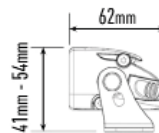

TECHNICAL SPECIFICATIONS

E-MARK REF	17.5
VOLTAGE RANGE	9V - 32V
RAW LUMENS	4050
BEAM PATTERN	Wide
BEAM DISTANCE (0.25LX)	563m
# HIGH POWER LEDS	6
POWER CONSUMPTION	42 Watts
CURRENT DRAW†	2.9 Amps
LED LIFE	50,000 Hrs*
WEIGHT	495g

* LED Manufacturers Specifications †At 14.4 Volts

MOUNTING OPTIONS:

(Centre Mount kit sold separately)

(Anti-theft fasteners included)

LAZER LAMPS LTD

Units 1+2, Harlow Mill Business Centre, Riverway, Harlow, Essex. CM20 2FD. UK