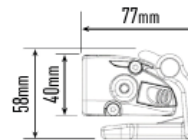

TECHNICAL SPECIFICATIONS

E-MARK REF	17.5
VOLTAGE RANGE	9V - 32V
RAW LUMENS	4050
BEAM PATTERN	Wide
BEAM DISTANCE (0.25LX)	563m
# HIGH POWER LEDS	6
POWER CONSUMPTION	42 Watts
CURRENT DRAW†	2.9 Amps
LED LIFE	50,000 Hrs*
WEIGHT	495g

* LED Manufacturers Specifications †At 14.4 Volts

MOUNTING OPTIONS:

(Centre Mount kit sold separately)

(Anti-theft fasteners included)

LAZER LAMPS LTD

Units 1+2, Harlow Mill Business Centre, Riverway, Harlow, Essex. CM20 2FD. UK