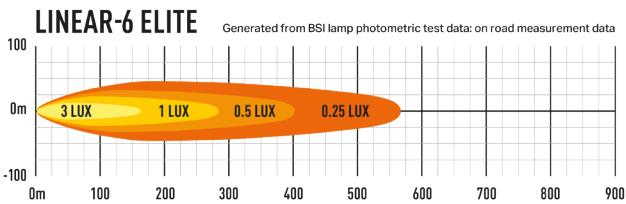

LAZER

HIGH PERFORMANCE LIGHTING

LINEAR-6 ELITE

Quite simply the ultimate in low profile auxiliary LED lighting, providing unrivalled levels of light output, optimised for everyday road use, where either space is a limiting factor in regards any installation, or the preference is for a sleek, aerodynamic solution to get noticed more at night than during the day. The Linear-6 Elite utilises a combination of highly efficient 3W LEDs, the same as used in our 2018 WRC lighting solutions, which together deliver 4,050 lumens, and 1 lux to over 280m.

TECHNICAL SPECIFICATIONS

E-MARK REF	17.5
VOLTAGE RANGE	9V - 32V
RAW LUMENS	4050
BEAM PATTERN	Wide
BEAM DISTANCE (0.25LX)	563m
# HIGH POWER LEDS	6
POWER CONSUMPTION	42 Watts
CURRENT DRAW†	2.9 Amps
LED LIFE	50,000 Hrs*
WEIGHT	495g