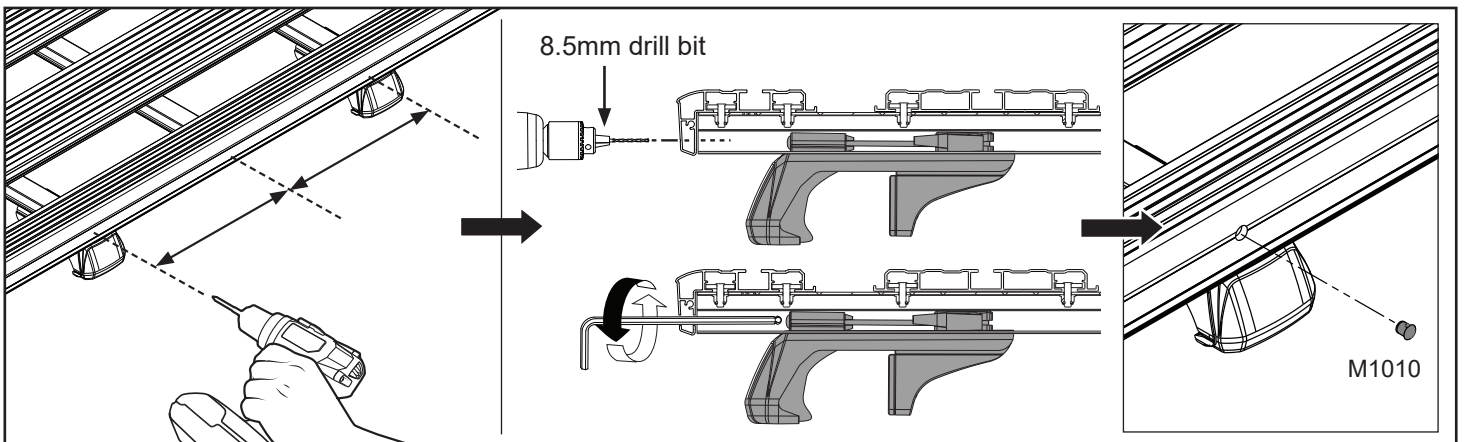

VEHICLE	PIONEER SIZE	CONNECTOR
JEEP Grand Cherokee WJ - WG With Roof Rails	52100	SX100

IMPORTANT NOTES	-
------------------------	---

REGION	AUS	NZ	USA	CA	EU	SA	ZA
AVAILABILITY	✓	✓	✓	✓	✓		✓
RUNNING DATES	Jul-99 - May-05	-	-	-	-	-	-

UNDERBAR SPACING

BAR NO.	A	B	C	D	E	F	G
DIMENSION (CM)	-55.5	0.0	43.5	-	-	-	-
SPACERS REQ'D	-	-	-	-	-	-	-

VEHICLE LOAD LIMIT (kgs / lbs)	SYSTEM WEIGHT (kgs / lbs) PLATFORM + CONNECTOR	ON-ROAD CARGO ALLOWANCE (kgs / lbs)	OFF-ROAD CARGO ALLOWANCE (kgs / lbs)
68 / 149.9	21.7 / 47.8	46.3 / 102.1	30.9 / 68.1