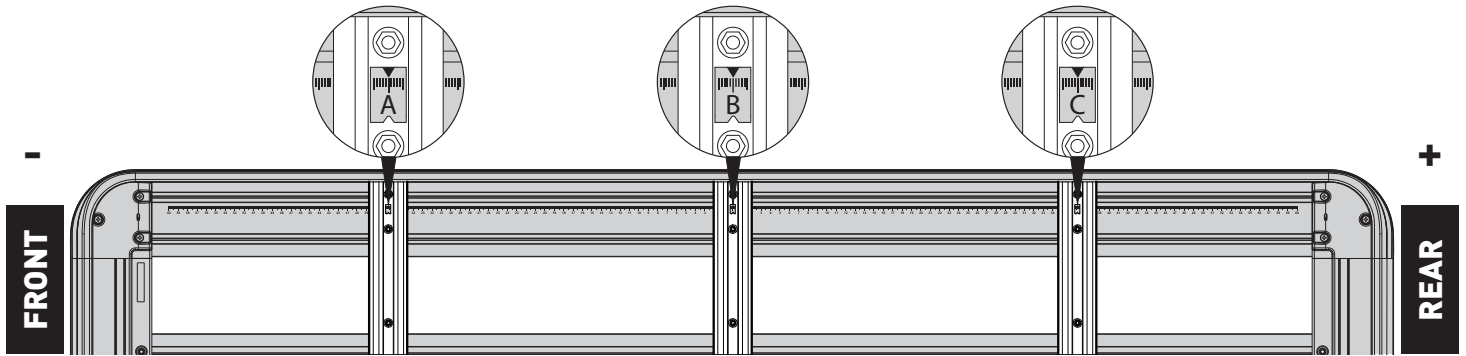

VEHICLE	PIONEER SIZE	CONNECTOR
JEEP Grand Cherokee WJ - WG With Roof Rails	52100	SX100

IMPORTANT NOTES	-
------------------------	---

REGION	AUS	NZ	USA	CA	EU	SA	ZA
AVAILABILITY	✓	✓	✓	✓	✓		✓
RUNNING DATES	Jul-99 - May-05	-	-	-	-	-	-

UNDERBAR SPACING

BAR NO.	A	B	C	D	E	F	G
DIMENSION (CM)	-55.5	0.0	43.5	-	-	-	-
SPACERS REQ'D	-	-	-	-	-	-	-

VEHICLE LOAD LIMIT (kgs / lbs)	SYSTEM WEIGHT (kgs / lbs) PLATFORM + CONNECTOR	ON-ROAD CARGO ALLOWANCE (kgs / lbs)	OFF-ROAD CARGO ALLOWANCE (kgs / lbs)
68 / 149.9	21.7 / 47.8	46.3 / 102.1	30.9 / 68.1