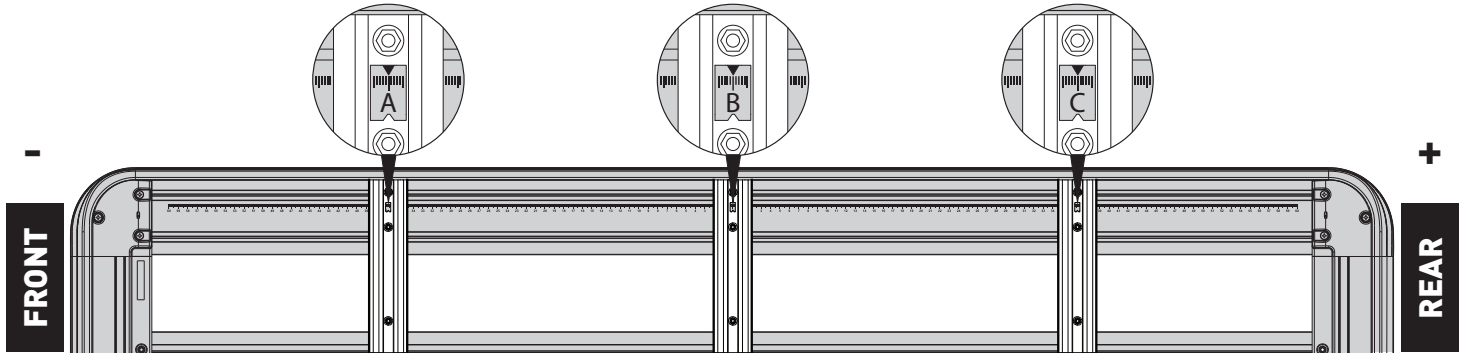

VEHICLE	PIONEER SIZE	CONNECTOR
JEEP Grand Cherokee WK2 With Metal Roof Rails	52100	RCL4

IMPORTANT NOTES	-
------------------------	---

REGION	AUS	NZ	USA	CA	EU	SA	ZA
AVAILABILITY	✓	✓	✓	✓		✓	
RUNNING DATES	Feb-11 -	-	-	-	-	-	-

UNDERBAR SPACING

BAR NO.	A	B	C	D	E	F	G
DIMENSION (CM)	-33.0	0.0	40.6	-	-	-	-
SPACERS REQ'D	QMVA05	-	QMVA15	-	-	-	-

VEHICLELOAD LIMIT (kgs / lbs)	SYSTEM WEIGHT (kgs / lbs) PLATFORM + CONNECTOR	ON-ROAD CARGO ALLOWANCE (kgs / lbs)	OFF-ROAD CARGO ALLOWANCE (kgs / lbs)
68 / 149.9	21.7 / 47.8	46.3 / 102.1	30.9 / 68.1