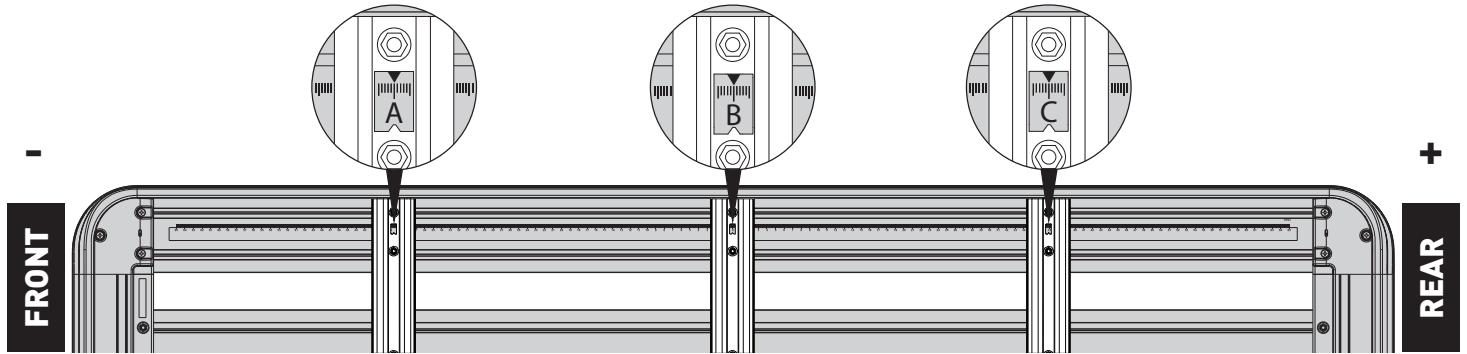

VEHICLE	PIONEER SIZE	CONNECTOR
VOLKSWAGEN Amarok 2H Dual Cab	52101	RVAB1

IMPORTANT NOTES	Requires Kit SP308
-----------------	--------------------

REGION	AUS	NZ	USA	CA	EU	SA	ZA
AVAILABILITY	✓	✓			✓		✓
RUNNING DATES	Feb-11 -	-	-	-	-	-	-

UNDERBAR SPACING

BAR NO.	A	B	C	D	E	F	G
DIMENSION (CM)	-54.5	0.0	52.0	-	-	-	-
SPACERS REQ'D	-	-	-	-	-	-	-

VEHICLE LOAD LIMIT (kgs / lbs)	SYSTEM WEIGHT (kgs) PLATFORM + CONNECTOR	ON-ROAD CARGO ALLOWANCE (kgs / lbs)	OFF-ROAD CARGO ALLOWANCE (kgs / lbs)
100 / 220	26.7 / 58.9	73.3 / 161.6	48.9 / 107.8